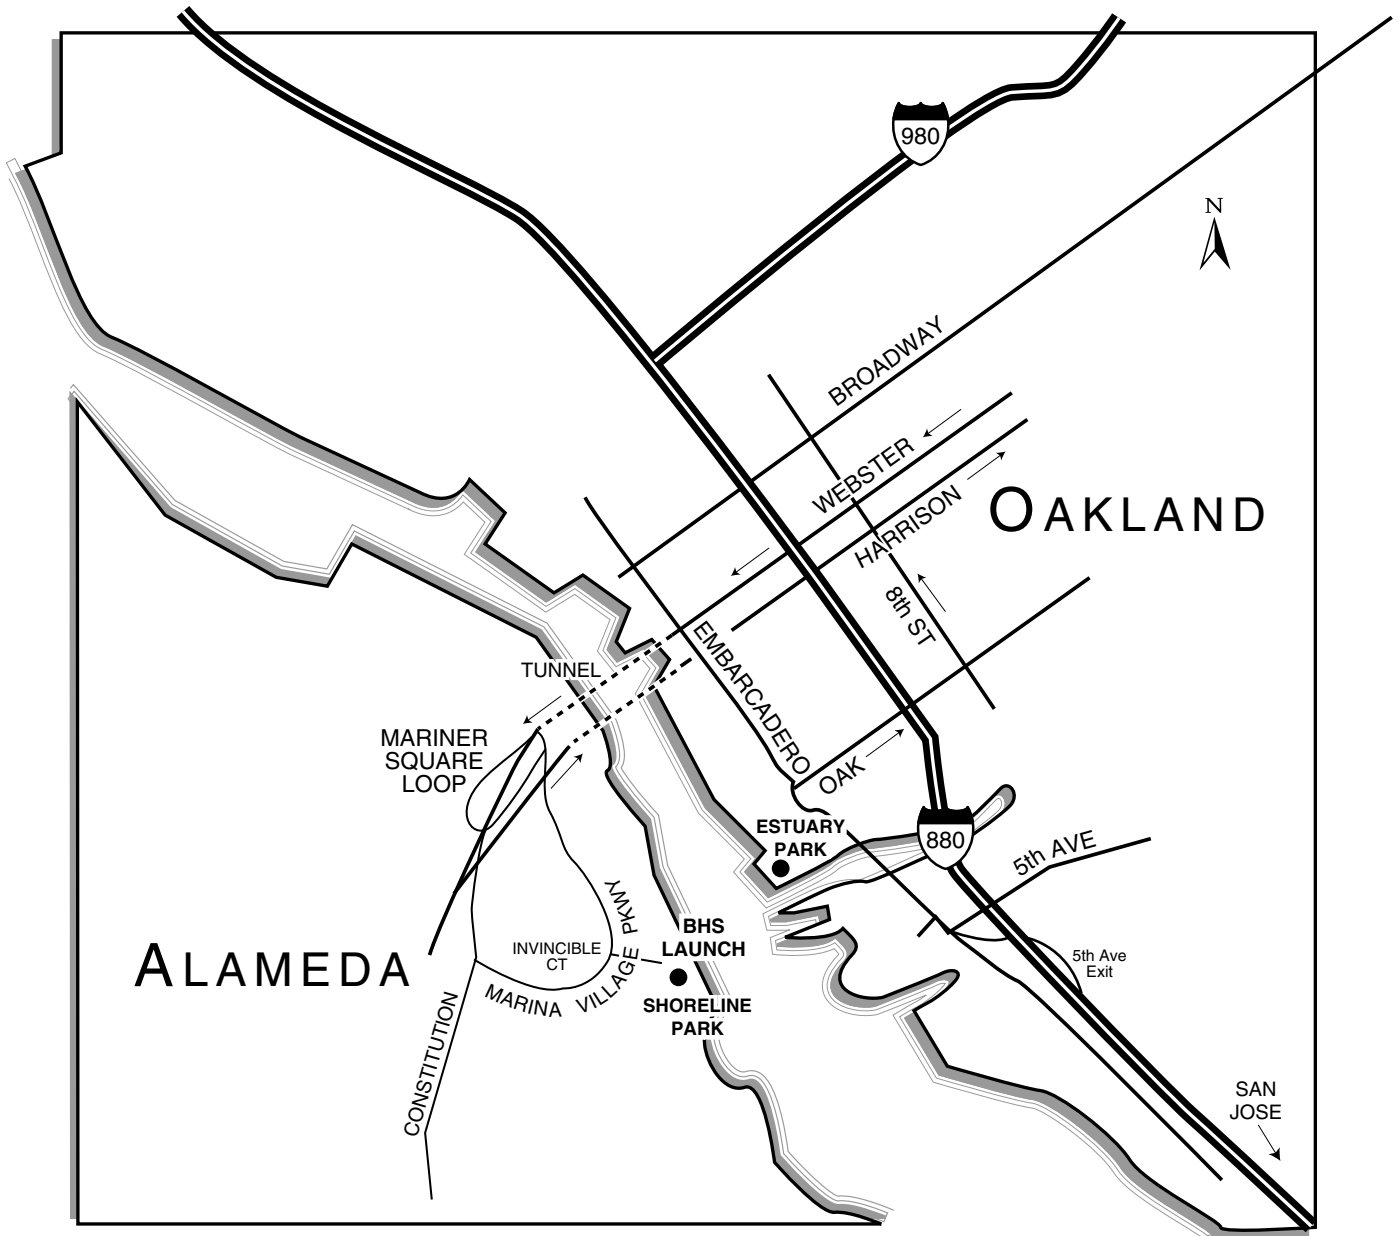

Directions to Oakland Estuary

(Estimated driving time: 1 hour)

DIRECTIONS TO BERKELEY H.S. LAUNCH:

From Estuary Park:

Continue past Estuary park on the Embarcadero.

Turn right on Oak St.

Turn left on 8th St.

Left on Webster and go through the tuinnel.

Right right at Marine Square Loop. Follow around and turn right on Marina Village Pkwy.

Left on Invincible Ct and into Shoreline park.

DIRECTIONS TO OAKLAND STROKES

(Estuary Park)

880 N to Oakland; take 5th Ave exit and go under freeway.

Turn right on Embarcadero and continue to Estuary Park.